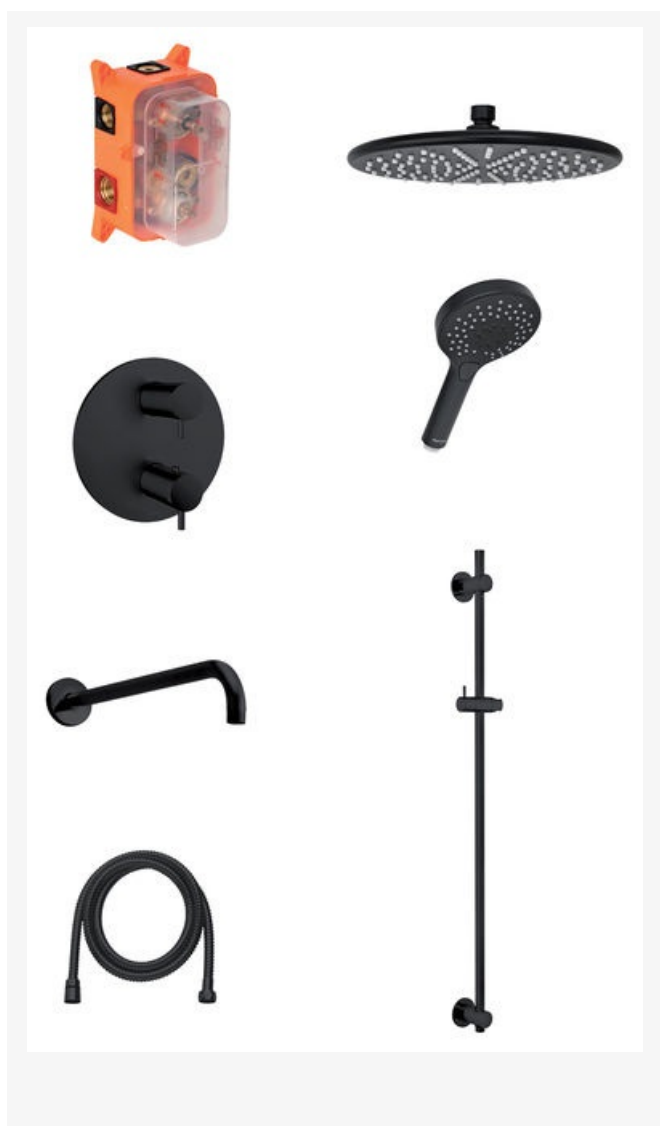

Silhouet

SR1 - Complete concealed shower system

Article no.: 5714361
Finish: Matt black
Series: Silhouet

EAN no.: 5708516829034

Standard features:

Check valves
Cover plate and handle in metal
1500 mm plastic hose
Build-in depth (min. 75mm - max. 105mm)
Ceramic Parts
Head Shower max. 9 l/m / Hand Shower max. 9 l/m